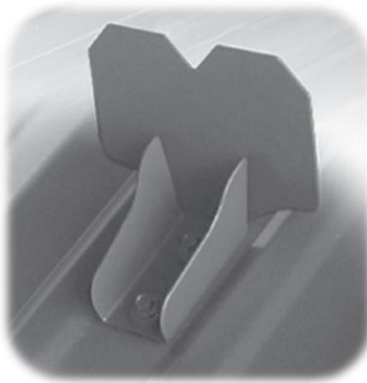

Snow and ice can build up on metal roofs.

When it reaches a certain weight, it slides off, causing a potential danger to people and vehicles below.

These quality snow guards provide effective protection against sliding snow.

- 16 Gauge Stainless Steel
- EPDM Rubber Seal
- Simple Installation

Over 30 Colors Available

*Works with Tuff-Rib, R-Panel, and 5V-Crimp*

Made in the U.S.A. using high quality materials.

Part of a collection of accessories recommended for metal roofing from Best Buy Metals.