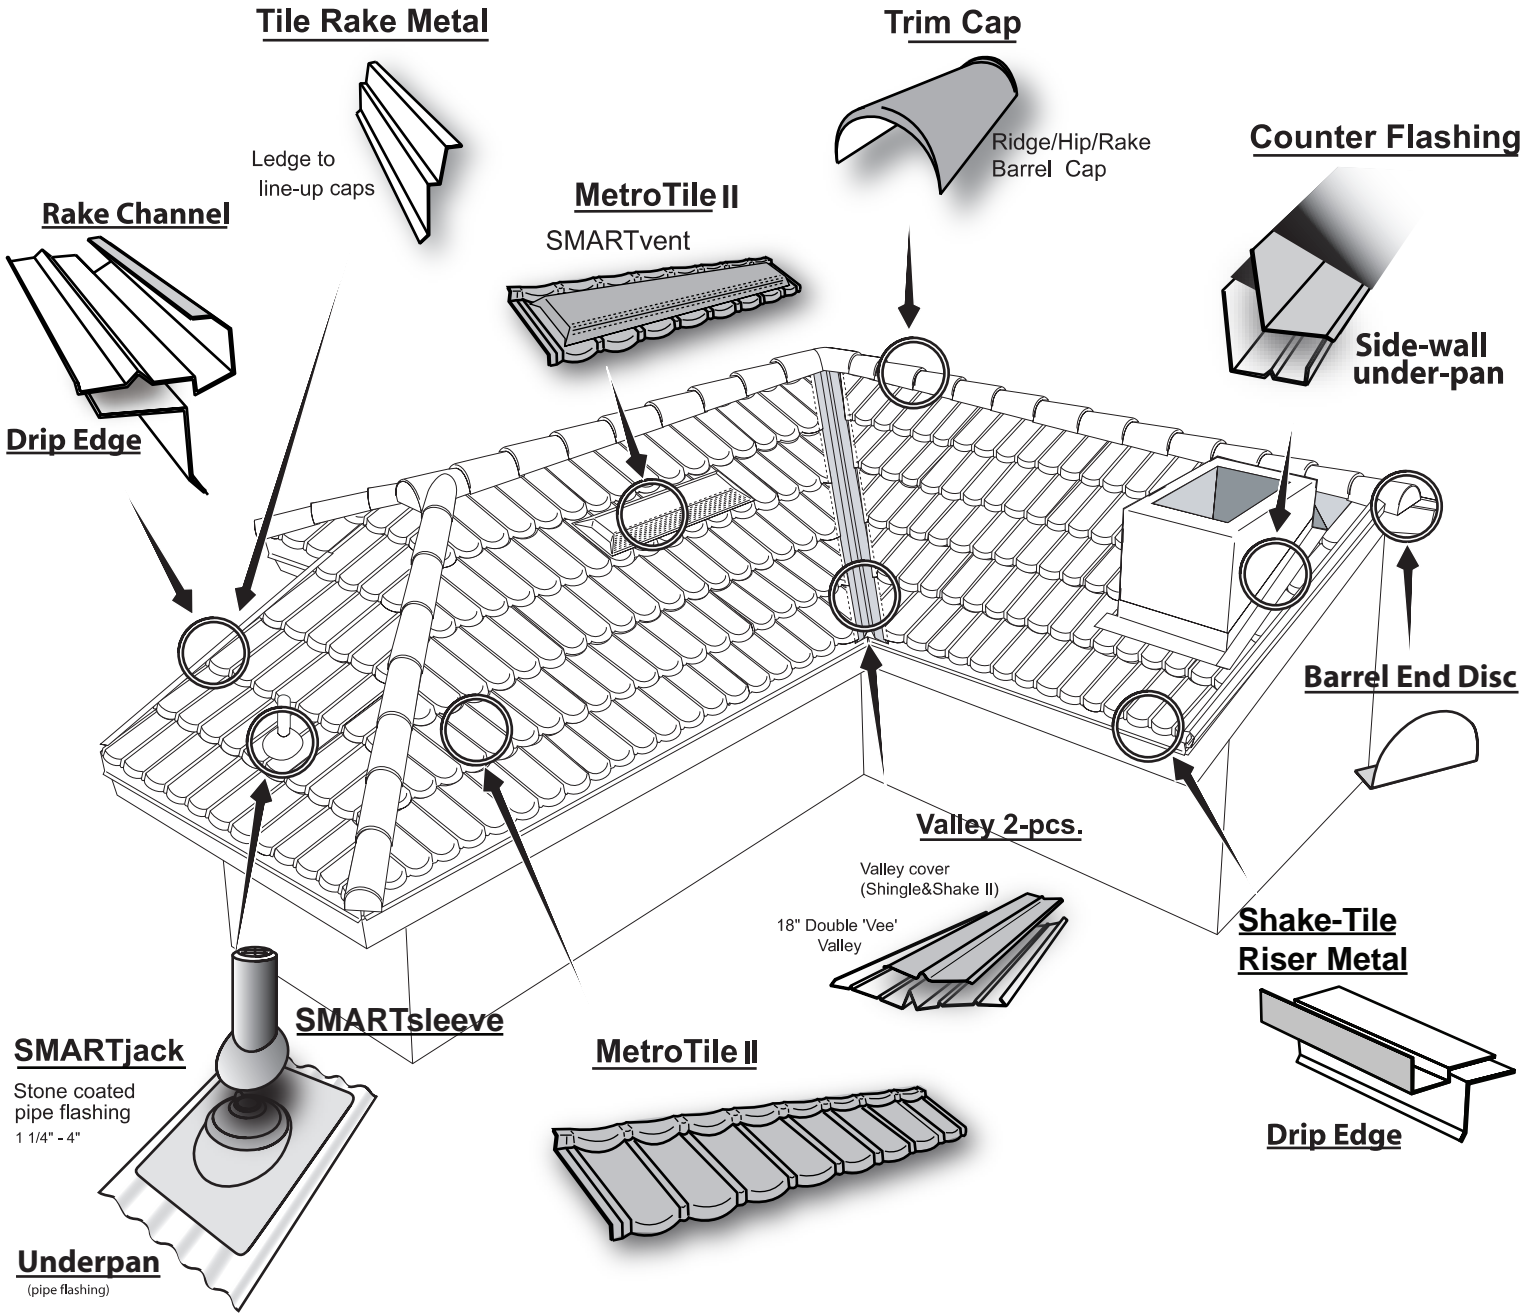

MetroTile-II Accessory Locator

Note: Shaded areas indicate stone-coated surfaces