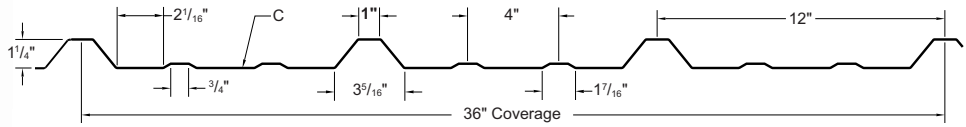

Toll free (800) 728-4010
Phone (423) 479-6382
Fax (423) 728-3066

Address:
1652 South Lee Hwy.
Cleveland, TN 37311

R-Panel

- Screw Down Panel
- 40 Year Warranty
- Custom Cut to the Inch
- 36" Width
- High Quality Fluoropolymer Paint
- 26 and 24 Gauge Thicknesses
- Minimum Slope: 1:12
- Architectural Commercial Panel
- Recommended for use over Solid Substrate or Open Framing