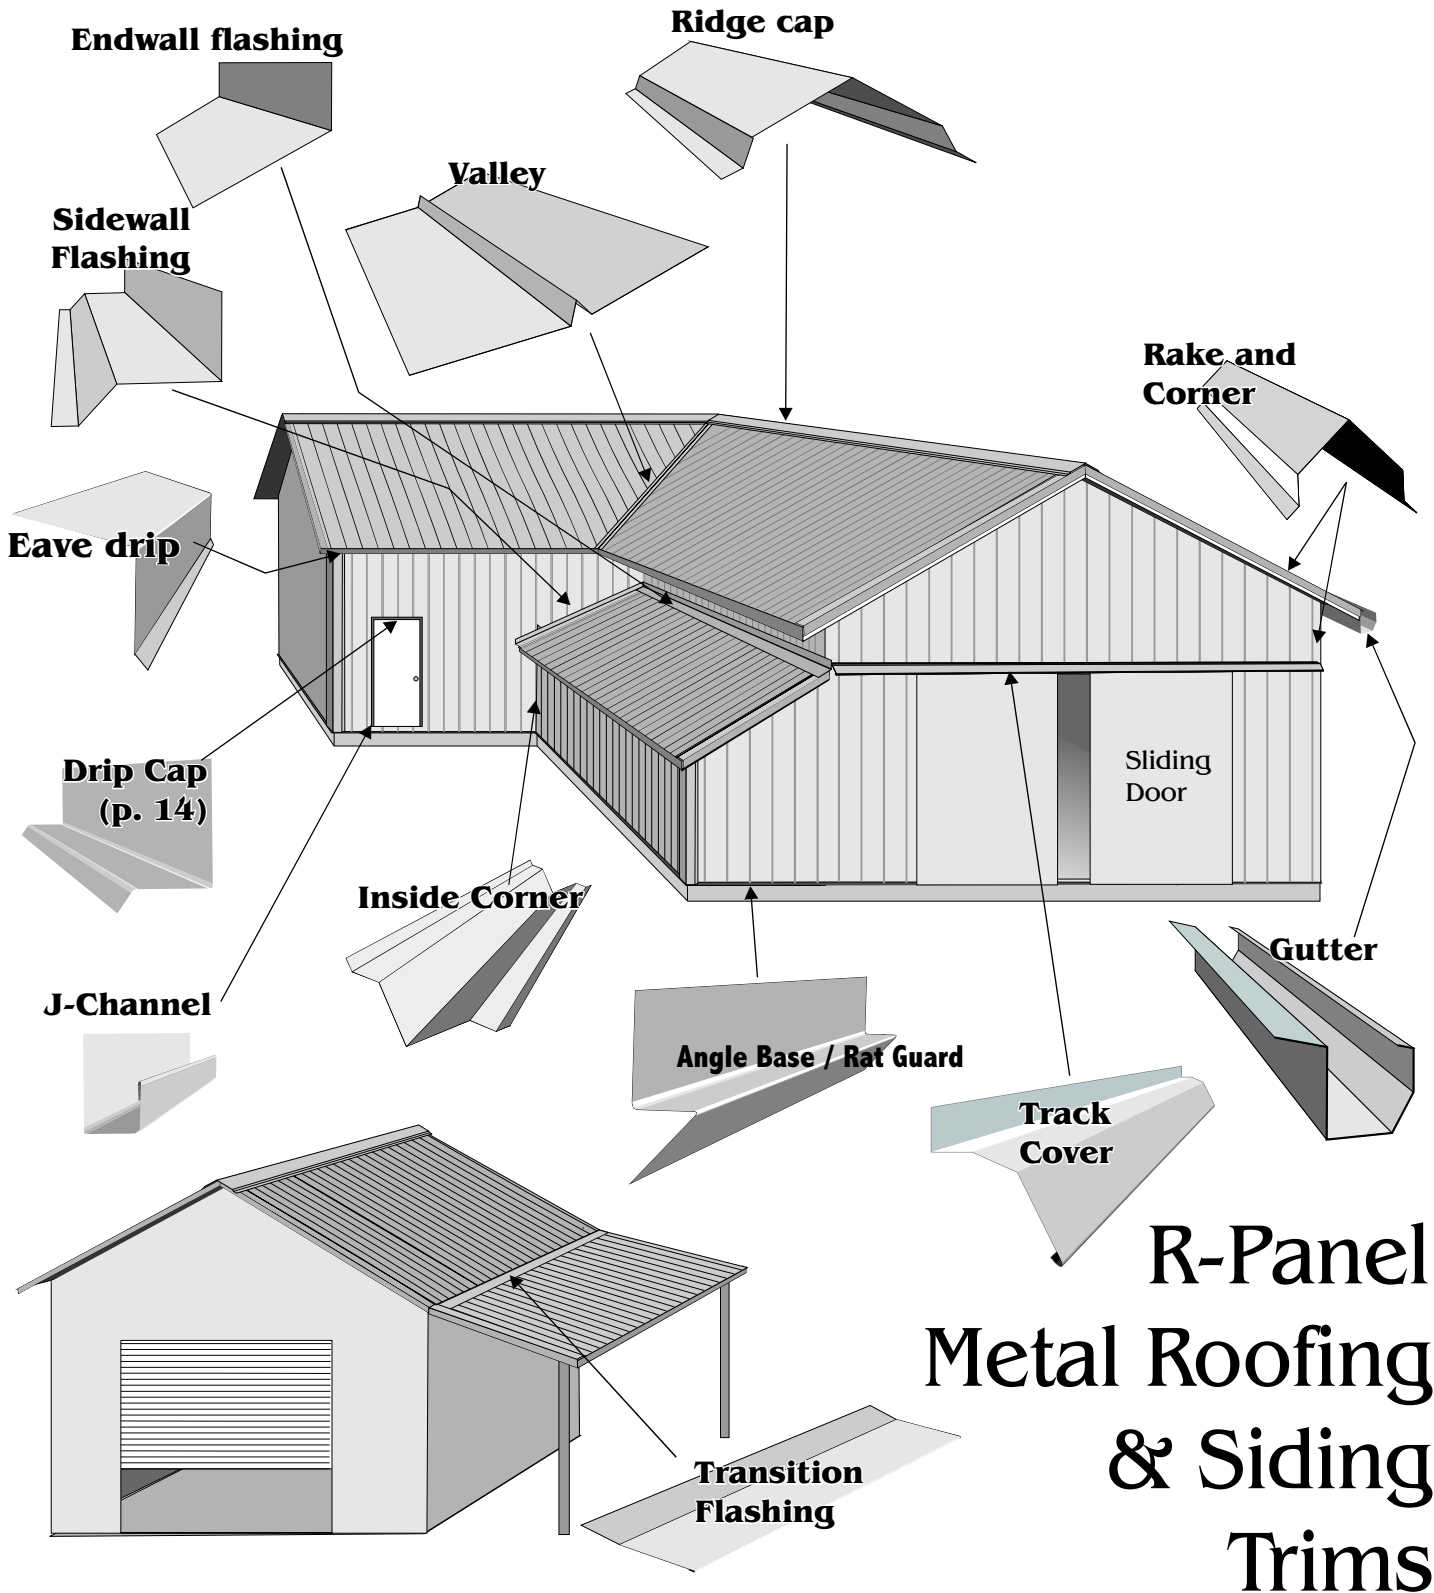

R-Panel Trim

**R-Panel
Metal Roofing
& Siding
Trims**

Common trims associated with R-Panels

(423) 479-6382 • (800) 728-4010