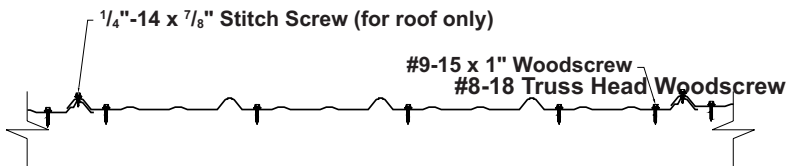

FASTENING PATTERN