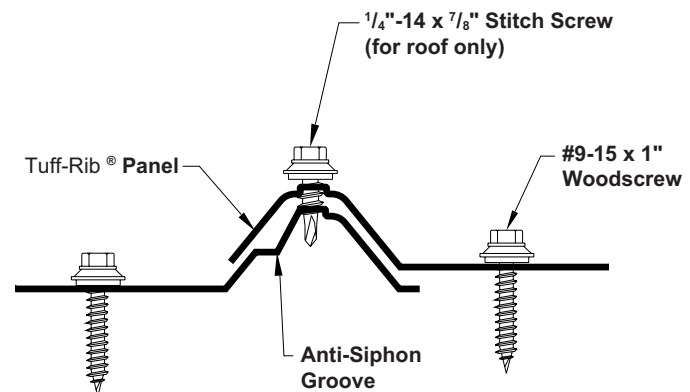

ATTACHMENT DETAIL

Best Buy Metals

Toll Free 1-800-728-4010 / Phone 423-479-6382 / Fax 423-728-3066

www.BestBuyMetals.com