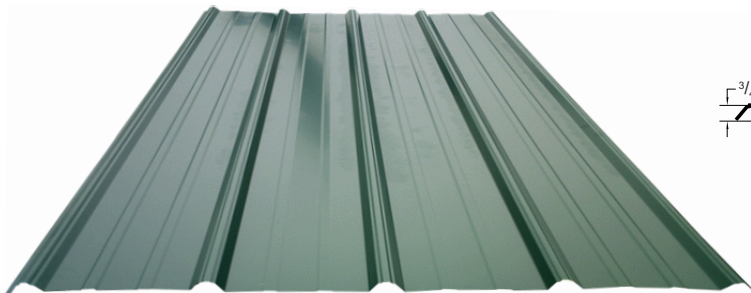

# Tuff-Rib / Classic Rib Panel

- Screw Down Panel
- 40 - 45 Year Warranty
- Custom Cut to the Inch
- 36" Width
- High Quality Fluoropolymer Paint
- 29 or 26 Gauge Thickness standard
- Minimum Slope: 2 1/2:12
- Architectural Residential Panel
- Recommended for use over Solid Substrate or Open Framing