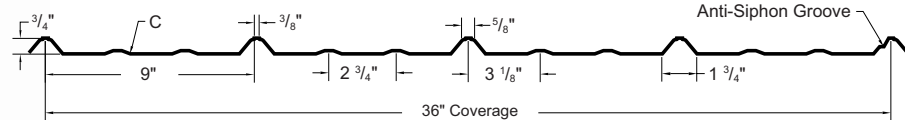

# Tuff-Rib / Classic Rib Panel

- Screw Down Panel
- 40 - 45 Year Warranty
- Custom Cut to the Inch
- 36" Width
- High Quality Fluoropolymer Paint
- 29 or 26 Gauge Thickness standard
- Minimum Slope: 2 1/2:12
- Architectural Residential Panel
- Recommended for use over Solid Substrate or Open Framing